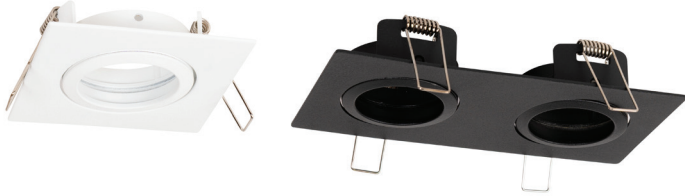

Ramă spot AZER

AZER SPOTLIGHT FRAME

9,5 Lei

17 Lei

Cod CODE	EL0083026	EL0083027	EL0083028	EL0083029
Dulie SOCKET	GU10			
Dimensiuni SIZE	85x85 mm		2x85 mm	
Culoare COLOR	Alb WHITE	Negru BLACK	Alb WHITE	Negru BLACK
Material	Aluminiu ALUMINIUM			

Include dulie GU10 / INCLUDES GU10 SOCKET

Decupaj: *70mm / CUT-OUT: *70MM / 2X70MM